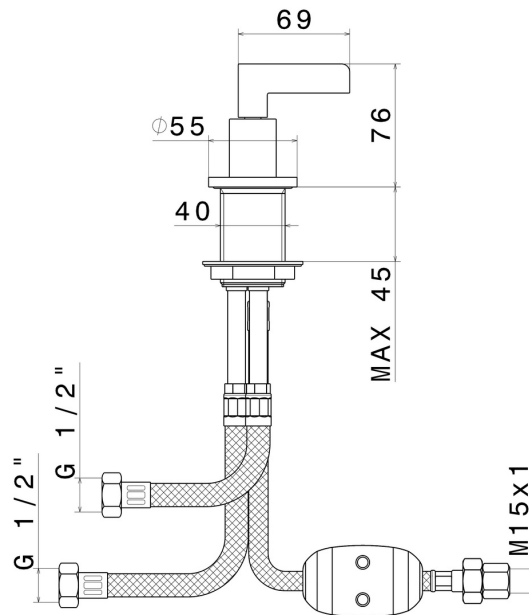

BLINK CHIC

71185.61.020

Diverter for deck-mounted set - finish PVD Glossy Gold

Luxury

PVD Glossy Gold

FEATURES

Material	Brass
Installation	Deck-mounted

TECHNICAL DRAWING

59.098

finish PVD Brushed Pale Gold