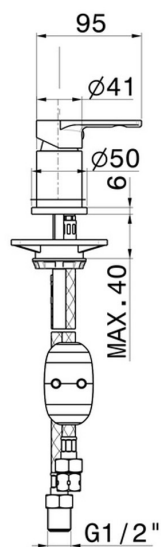

HAKA

72086.01.014

Diverter for deck-mounted set - finish Matt White

FEATURES

Material	Brass
Installation	Freestanding
Diverter type	Mechanic diverter

TECHNICAL DRAWING

HAKA

72086.01.014

Diverter for deck-mounted set - finish Matt White

AVAILABLE FINISHES

01.014

Matt White

01.093

finish Matt Black

21.018

finish Chrome

59.064

finish PVD Brushed Gun Metal

59.066

finish PVD Brushed steel

59.067

finish PVD Brushed Copper Bronze

59.097

finish PVD Brushed Gold