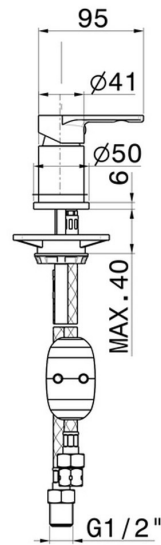

HAKA

72086.01.093

Diverter for deck-mounted set - finish Matt Black

Matt Black

FEATURES

Material	Brass
Installation	Freestanding
Diverter type	Mechanic diverter

TECHNICAL DRAWING

HAKA

72086.01.093

Diverter for deck-mounted set - finish Matt Black

AVAILABLE FINISHES

01.093

Matt Black

01.014

finish Matt White

21.018

finish Chrome

59.064

finish PVD Brushed Gun Metal

59.066

finish PVD Brushed steel

59.067

finish PVD Brushed Copper Bronze

59.097