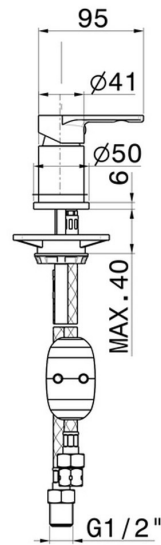

HAKA

72086.21.018

Diverter for deck-mounted set - finish Chrome

Chrome

FEATURES

Material	Brass
Installation	Freestanding
Diverter type	Mechanic diverter

TECHNICAL DRAWING

AR Preview
try it in your home

More Details
on our [website](#)

HAKA

72086.21.018

Diverter for deck-mounted set - finish Chrome

AVAILABLE FINISHES

21.018

Chrome

01.014