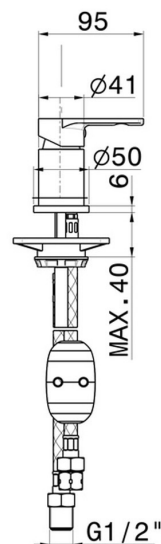

# HAKA

**72086.59.064**

Diverter for deck-mounted set - finish PVD Brushed Gun Metal

PVD Brushed Gun Metal

## FEATURES

Material	<b>Brass</b>
Installation	<b>Freestanding</b>
Diverter type	<b>Mechanic diverter</b>

## TECHNICAL DRAWING

**HAKA**

**72086.59.064**

Diverter for deck-mounted set - finish PVD Brushed Gun Metal

**AVAILABLE FINISHES**

---

**59.064**

PVD Brushed Gun Metal