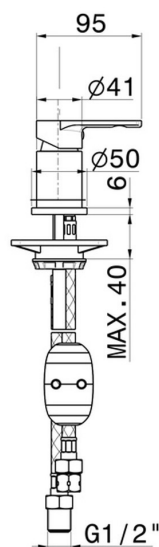

# HAKA

**72086.59.066**

Diverter for deck-mounted set - finish PVD Brushed steel

PVD Brushed steel

## FEATURES

Material	<b>Brass</b>
Installation	<b>Freestanding</b>
Diverter type	<b>Mechanic diverter</b>

## TECHNICAL DRAWING

**HAKA**

**72086.59.066**

Diverter for deck-mounted set - finish PVD Brushed steel

**AVAILABLE FINISHES**

---

**59.066**

PVD Brushed steel