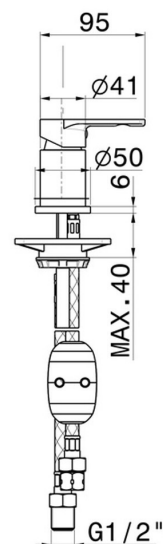

HAKA

72086.59.067

Diverter for deck-mounted set - finish PVD Brushed Copper Bronze

PVD Brushed Copper Bronze

FEATURES

Material	Brass
Installation	Freestanding
Diverter type	Mechanic diverter

TECHNICAL DRAWING

HAKA

72086.59.067

Diverter for deck-mounted set - finish PVD Brushed Copper Bronze

AVAILABLE FINISHES

59.067

PVD Brushed Copper Bronze

01.014

finish Matt White

59.097

finish PVD Brushed Gold