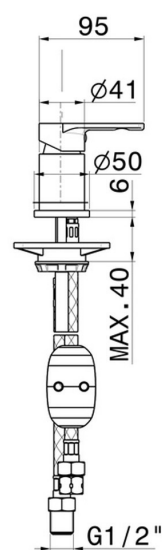

HAKA

72086.59.097

Diverter for deck-mounted set - finish PVD Brushed Gold

PVD Brushed Gold

FEATURES

Material	Brass
Installation	Freestanding
Diverter type	Mechanic diverter

TECHNICAL DRAWING

HAKA

72086.59.097

Diverter for deck-mounted set - finish PVD Brushed Gold

AVAILABLE FINISHES

59.097

PVD Brushed Gold

01.014

finish Matt White

01.093