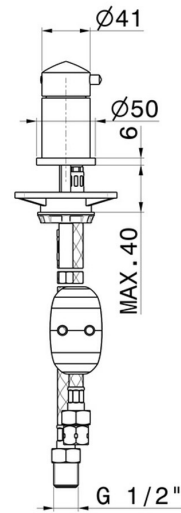

DELTA ZERO

72286.01.014

Diverter for deck-mounted set - finish Matt White

FEATURES

Material	Brass
Installation	Freestanding
Diverter type	Mechanic diverter
Water mixing	Mechanical

TECHNICAL DRAWING

DELTA ZERO

72286.01.014

Diverter for deck-mounted set - finish Matt White

AVAILABLE FINISHES

01.014

Matt White

01.093

finish Matt Black

21.018

finish Chrome

58.061

finish PVD Copper Bronze

58.063

finish PVD Gun Metal

59.064

finish PVD Brushed Gun Metal

59.067