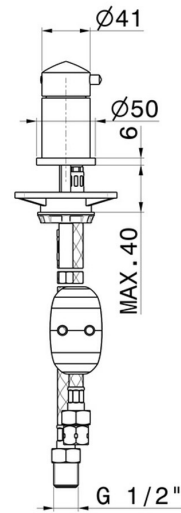

DELTA ZERO

72286.01.093

Diverter for deck-mounted set - finish Matt Black

FEATURES

Material	Brass
Installation	Freestanding
Diverter type	Mechanic diverter
Water mixing	Mechanical

TECHNICAL DRAWING

DELTA ZERO

finish Chrome

58.061

finish PVD Copper Bronze

58.063

finish PVD Gun Metal

59.064

finish PVD Brushed Gun Metal

59.067