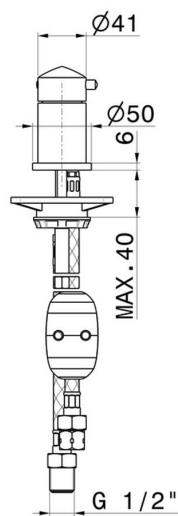

DELTA ZERO

72286.21.018

Diverter for deck-mounted set - finish Chrome

Chrome

FEATURES

Material	Brass
Installation	Freestanding
Diverter type	Mechanic diverter
Water mixing	Mechanical

TECHNICAL DRAWING

DELTA ZERO

72286.21.018

Diverter for deck-mounted set - finish Chrome

AVAILABLE FINISHES

21.018

Chrome

01.014

finish Matt White

01.093