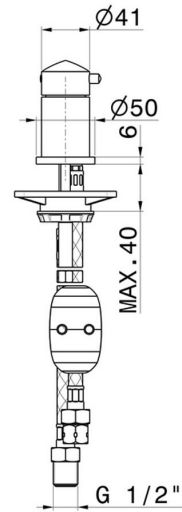

# DELTA ZERO

**72286.58.061**

Diverter for deck-mounted set - finish PVD Copper Bronze

PVD Copper Bronze

## TECHNICAL DRAWING

---

**DELTA ZERO**

**72286.58.061**

Diverter for deck-mounted set - finish PVD Copper Bronze

**AVAILABLE FINISHES**

---

**58.061**