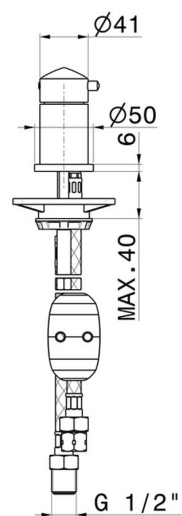

DELTA ZERO

72286.59.064

Diverter for deck-mounted set - finish PVD Brushed Gun Metal

PVD Brushed Gun Metal

FEATURES

Material	Brass
Installation	Freestanding
Diverter type	Mechanic diverter
Water mixing	Mechanical

TECHNICAL DRAWING

DELTA ZERO

72286.59.064

Diverter for deck-mounted set - finish PVD Brushed Gun Metal

AVAILABLE FINISHES

59.064

PVD Brushed Gun Metal

01.014