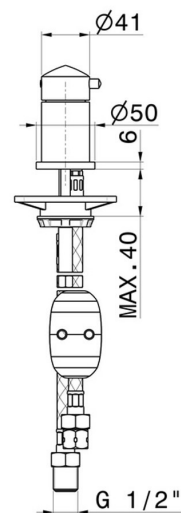

DELTA ZERO

72286.59.067

Diverter for deck-mounted set - finish PVD Brushed Copper Bronze

PVD Brushed Copper Bronze

FEATURES

Material	Brass
Installation	Freestanding
Diverter type	Mechanic diverter
Water mixing	Mechanical

TECHNICAL DRAWING

DELTA ZERO

72286.59.067

Diverter for deck-mounted set - finish PVD Brushed Copper Bronze

AVAILABLE FINISHES

59.067

PVD Brushed Copper Bronze

01.014