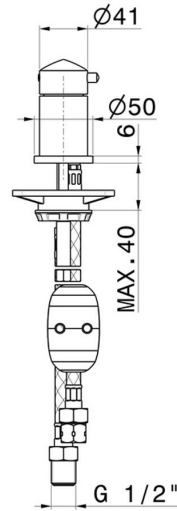

DELTA ZERO

72286.59.097

Diverter for deck-mounted set - finish PVD Brushed Gold

PVD Brushed Gold

FEATURES

Material	Brass
Installation	Freestanding
Diverter type	Mechanic diverter
Water mixing	Mechanical

TECHNICAL DRAWING

DELTA ZERO

72286.59.097

Diverter for deck-mounted set - finish PVD Brushed Gold

AVAILABLE FINISHES

59.097

PVD Brushed Gold

01.014

finish Matt White