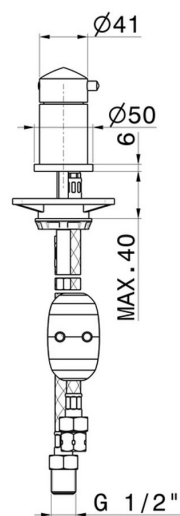

DELTA ZERO

72286.61.020

Diverter for deck-mounted set - finish PVD Glossy Gold

PVD Glossy Gold

FEATURES

Material	Brass
Installation	Freestanding
Diverter type	Mechanic diverter
Water mixing	Mechanical

TECHNICAL DRAWING

DELTA ZERO

72286.61.020

Diverter for deck-mounted set - finish PVD Glossy Gold

AVAILABLE FINISHES

61.020

PVD Glossy Gold

01.014

finish Matt White