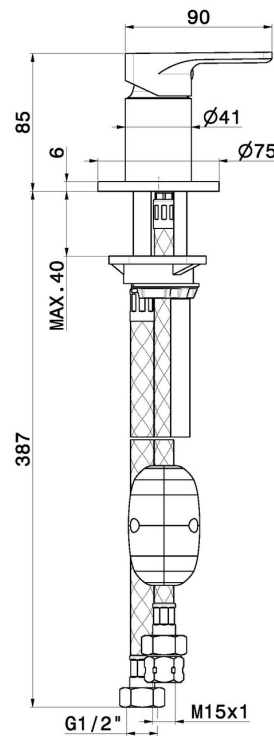

# B-EASY

**72686.01.014**

Diverter for deck-mounted set - finish Matt White

## FEATURES

Material	<b>Brass</b>
Installation	<b>Deck-mounted</b>
Hole type	<b>Single hole</b>
Control type	<b>Single lever</b>
Diverter type	<b>Mechanic diverter</b>

## TECHNICAL DRAWING

**B-EASY**

**72686.01.014**

Diverter for deck-mounted set - finish Matt White

**AVAILABLE FINISHES**

---

**01.014**

Matt White