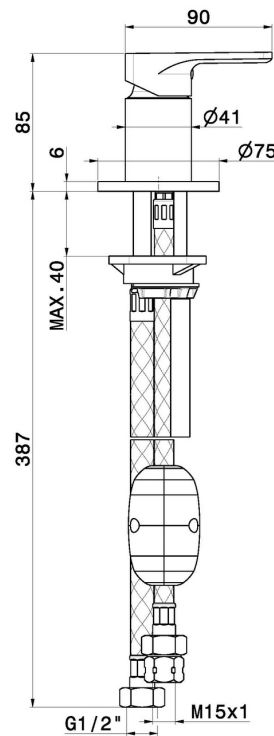

B-EASY

72686.01.093

Diverter for deck-mounted set - finish Matt Black

FEATURES

Material	Brass
Installation	Deck-mounted
Hole type	Single hole
Control type	Single lever
Diverter type	Mechanic diverter

TECHNICAL DRAWING