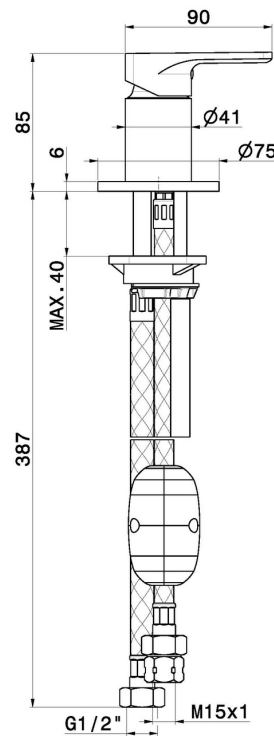

B-EASY

72686.21.018

Diverter for deck-mounted set - finish Chrome

Chrome

FEATURES

Material	Brass
Installation	Deck-mounted
Hole type	Single hole
Control type	Single lever
Diverter type	Mechanic diverter

TECHNICAL DRAWING

B-EASY

72686.21.018

Diverter for deck-mounted set - finish Chrome

AVAILABLE FINISHES

21.018

Chrome

01.014

finish Matt White