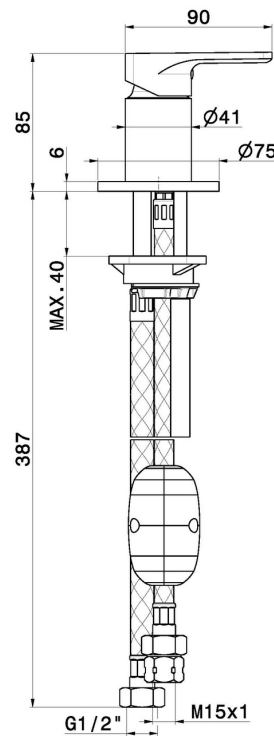

B-EASY

72686.M0.071

Diverter for deck-mounted set - finish Gold Satin

Gold Satin

FEATURES

Material	Brass
Installation	Deck-mounted
Hole type	Single hole
Control type	Single lever
Diverter type	Mechanic diverter

TECHNICAL DRAWING

B-EASY

72686.M0.071

Diverter for deck-mounted set - finish Gold Satin

AVAILABLE FINISHES

M0.071

Gold Satin

01.014