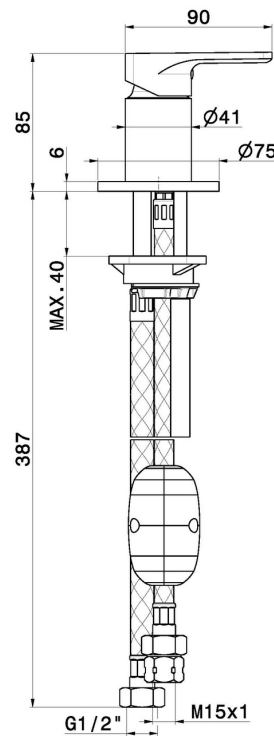

B-EASY

72686.M0.072

Diverter for deck-mounted set - finish Copper Satin

Copper Satin

FEATURES

Material	Brass
Installation	Deck-mounted
Hole type	Single hole
Control type	Single lever
Diverter type	Mechanic diverter

TECHNICAL DRAWING

B-EASY

72686.M0.072

Diverter for deck-mounted set - finish Copper Satin

AVAILABLE FINISHES

 **M0.072**
Copper Satin

 **01.014**
finish Matt White

 **01.093**
finish Matt Black