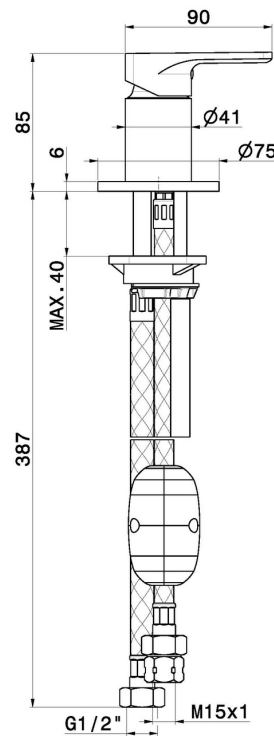

TECHNICAL DRAWING