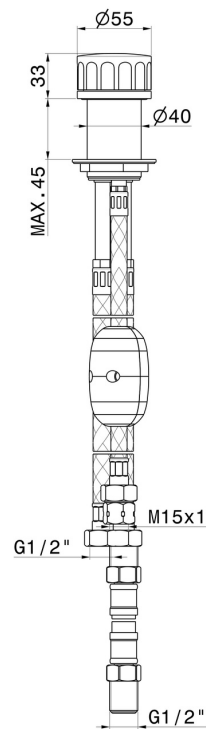

IONIKA

72886.01.014

Diverter for deck-mounted set - finish Matt White

FEATURES

Material	Brass
Installation	Deck-mounted
Hole type	Single hole
Diverter type	Mechanic diverter

TECHNICAL DRAWING

IONIKA

72886.01.014

Diverter for deck-mounted set - finish Matt White

AVAILABLE FINISHES

01.014

Matt White

01.093

finish Matt Black

21.018

finish Chrome

59.064

finish PVD Brushed Gun Metal

59.066

finish PVD Brushed steel

59.067

finish PVD Brushed Copper Bronze

59.098

finish PVD Brushed Pale Gold

61.020

finish PVD Glossy Gold