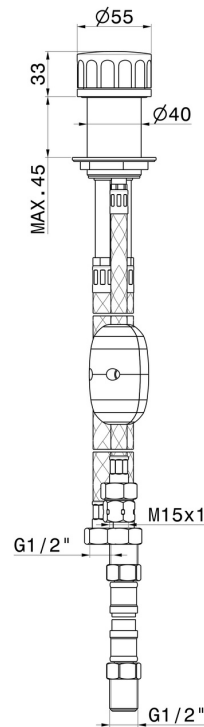

IONIKA

72886.01.093

Diverter for deck-mounted set - finish Matt Black

FEATURES

Material	Brass
Installation	Deck-mounted
Hole type	Single hole
Diverter type	Mechanic diverter

TECHNICAL DRAWING

IONIKA

72886.01.093

Diverter for deck-mounted set - finish Matt Black

AVAILABLE FINISHES

01.093

Matt Black

01.014

finish Matt White

21.018

finish Chrome

59.064

finish PVD Brushed Gun Metal

59.066

finish PVD Brushed steel

59.067

finish PVD Brushed Copper Bronze

59.098

finish PVD Brushed Pale Gold

61.020

finish PVD Glossy Gold