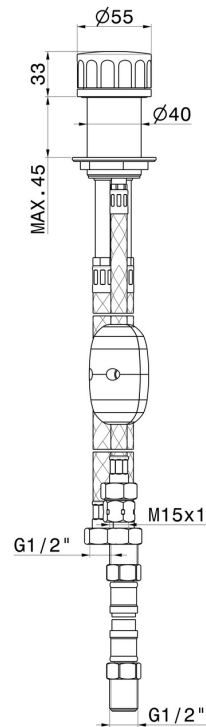

# IONIKA

**72886.21.018**

Diverter for deck-mounted set - finish Chrome

## FEATURES

Material	<b>Brass</b>
Installation	<b>Deck-mounted</b>
Hole type	<b>Single hole</b>
Diverter type	<b>Mechanic diverter</b>

## TECHNICAL DRAWING

**IONIKA**

**72886.21.018**

Diverter for deck-mounted set - finish Chrome

**AVAILABLE FINISHES**

---

**21.018**

Chrome

**01.014**

finish Matt White

**01.093**

finish Matt Black

**59.064**

finish PVD Brushed Gun Metal

**59.066**

finish PVD Brushed steel