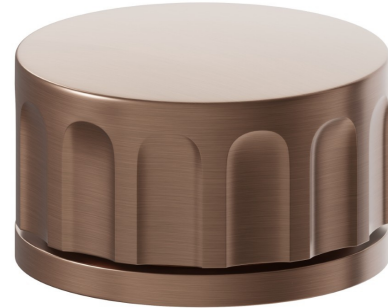

# IONIKA

**72886.59.067**

Diverter for deck-mounted set - finish PVD Brushed Copper Bronze

PVD Brushed Copper Bronze

## FEATURES

Material	<b>Brass</b>
Installation	<b>Deck-mounted</b>
Hole type	<b>Single hole</b>
Diverter type	<b>Mechanic diverter</b>

## TECHNICAL DRAWING

**IONIKA**

**72886.59.067**

Diverter for deck-mounted set - finish PVD Brushed Copper Bronze

**AVAILABLE FINISHES**

---

**59.067**

PVD Brushed Copper Bronze

**01.014**

finish Matt White

**01.093**

finish Matt Black

**21.018**

finish Chrome

**59.064**

finish PVD Brushed Gun Metal