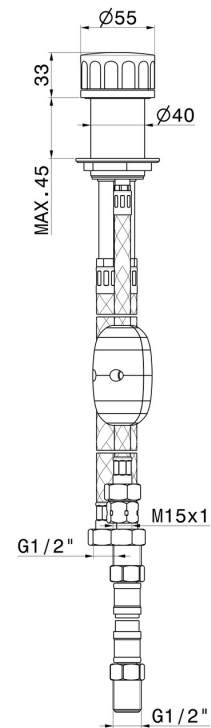

# IONIKA

**72886.59.067**

Diverter for deck-mounted set - finish PVD Brushed Copper Bronze

PVD Brushed Copper Bronze

## FEATURES

Material	<b>Brass</b>
Installation	<b>Deck-mounted</b>
Hole type	<b>Single hole</b>
Diverter type	<b>Mechanic diverter</b>

## TECHNICAL DRAWING

**IONIKA**

**72886.59.067**

Diverter for deck-mounted set - finish PVD Brushed Copper Bronze

**AVAILABLE FINISHES**

---

**59.067**

PVD Brushed Copper Bronze

**59.066**

finish PVD Brushed steel

**59.098**

finish PVD Brushed Pale Gold

**61.020**

finish PVD Glossy Gold