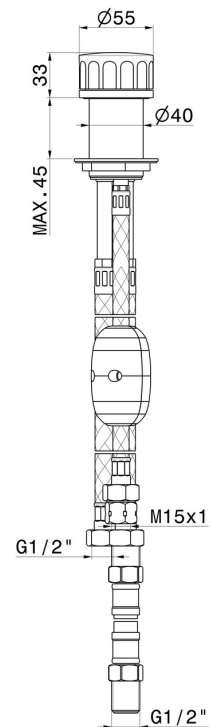

IONIKA

72886.59.098

Diverter for deck-mounted set - finish PVD Brushed Pale Gold

PVD Brushed Pale Gold

FEATURES

Material	Brass
Installation	Deck-mounted
Hole type	Single hole
Diverter type	Mechanic diverter

TECHNICAL DRAWING

IONIKA

72886.59.098

Diverter for deck-mounted set - finish PVD Brushed Pale Gold

AVAILABLE FINISHES

59.098

PVD Brushed Pale Gold

01.014

finish Matt White

01.093

finish Matt Black

21.018

finish Chrome

59.064

finish PVD Brushed Gun Metal

59.066