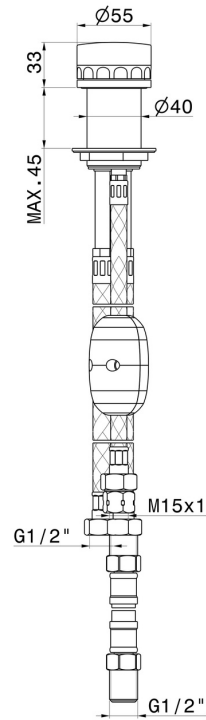

IONIKA SUPREME

72986.01.014

Diverter for deck-mounted set - finish Matt White

FEATURES

Material	Brass/Marble
Installation	Deck-mounted
Hole type	Single hole
Water mixing	Mechanical

TECHNICAL DRAWING