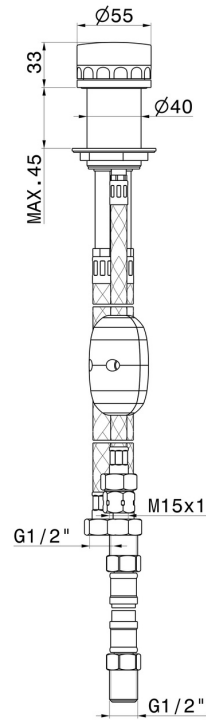

IONIKA SUPREME

72986.01.093

Diverter for deck-mounted set - finish Matt Black

FEATURES

Material	Brass/Marble
Installation	Deck-mounted
Hole type	Single hole
Water mixing	Mechanical

TECHNICAL DRAWING

IONIKA SUPREME

72986.01.093

Diverter for deck-mounted set - finish Matt Black

AVAILABLE FINISHES

01.093

Matt Black

01.014

finish Matt White

21.018

finish Chrome

59.064

finish PVD Brushed Gun Metal

59.066

finish PVD Brushed steel

59.067

finish PVD Brushed Copper Bronze

59.098