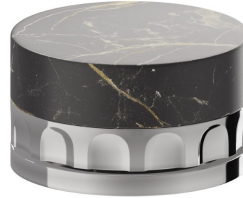

## 72986.21.018

Diverter for deck-mounted set - finish Chrome

### FEATURES

Material	<b>Brass/Marble</b>
Installation	<b>Deck-mounted</b>
Hole type	<b>Single hole</b>
Water mixing	<b>Mechanical</b>

### TECHNICAL DRAWING

**IONIKA SUPREME**

**72986.21.018**

Diverter for deck-mounted set - finish Chrome

**AVAILABLE FINISHES**

---

**21.018**

Chrome

**01.014**

finish Matt White

**01.093**

finish Matt Black

**59.064**

finish PVD Brushed Gun Metal

**59.066**

finish PVD Brushed steel