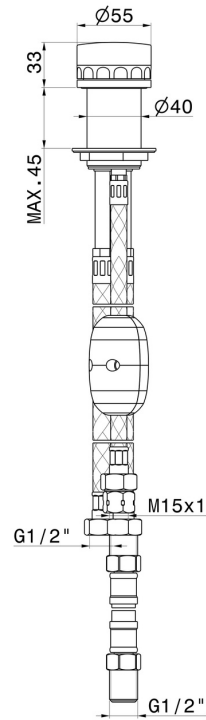

## 72986.21.018

Diverter for deck-mounted set - finish Chrome

### FEATURES

Material	<b>Brass/Marble</b>
Installation	<b>Deck-mounted</b>
Hole type	<b>Single hole</b>
Water mixing	<b>Mechanical</b>

### TECHNICAL DRAWING

**IONIKA SUPREME**

**72986.21.018**

Diverter for deck-mounted set - finish Chrome

**AVAILABLE FINISHES**

---

**21.018**

Chrome