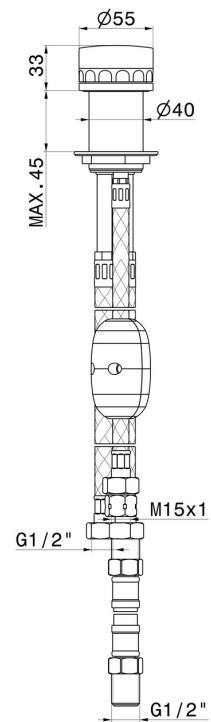

IONIKA SUPREME

72986.59.064

Diverter for deck-mounted set - finish PVD Brushed Gun Metal

PVD Brushed Gun Metal

FEATURES

Material	Brass/Marble
Installation	Deck-mounted
Hole type	Single hole
Water mixing	Mechanical

TECHNICAL DRAWING

IONIKA SUPREME

72986.59.064

Diverter for deck-mounted set - finish PVD Brushed Gun Metal

AVAILABLE FINISHES

59.064

PVD Brushed Gun Metal

01.014

finish Matt White

01.093

finish Matt Black

21.018

finish Chrome

59.066

finish PVD Brushed steel

59.067