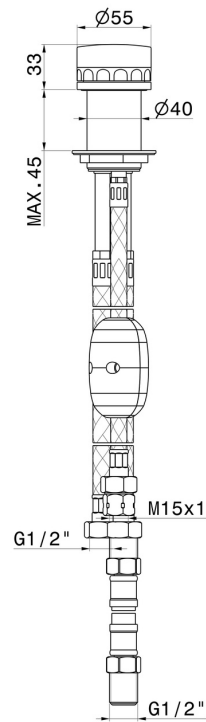

IONIKA SUPREME

72986.59.066

Diverter for deck-mounted set - finish PVD Brushed steel

PVD Brushed steel

FEATURES

Material	Brass/Marble
Installation	Deck-mounted
Hole type	Single hole
Water mixing	Mechanical

TECHNICAL DRAWING

IONIKA SUPREME

72986.59.066

Diverter for deck-mounted set - finish PVD Brushed steel

AVAILABLE FINISHES

59.066

PVD Brushed steel

01.014