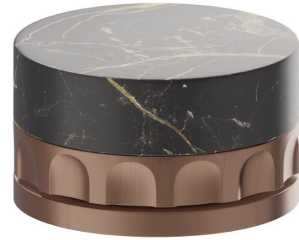

IONIKA SUPREME

72986.59.067

Diverter for deck-mounted set - finish PVD Brushed Copper Bronze

PVD Brushed Copper Bronze

FEATURES

Material	Brass/Marble
Installation	Deck-mounted
Hole type	Single hole
Water mixing	Mechanical

TECHNICAL DRAWING

AR Preview
try it in your home

More Details
on our [website](#)

IONIKA SUPREME

72986.59.067

Diverter for deck-mounted set - finish PVD Brushed Copper Bronze

AVAILABLE FINISHES

59.067

PVD Brushed Copper Bronze

01.014

finish Matt White

01.093

finish Matt Black

21.018

finish Chrome

59.064

finish PVD Brushed Gun Metal

59.066

finish PVD Brushed steel

59.098

finish PVD Brushed Pale Gold

61.020

finish PVD Glossy Gold

AR Preview
try it in your home