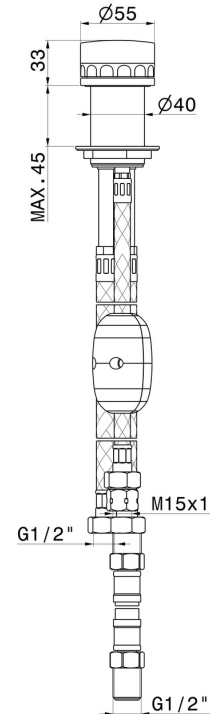

IONIKA SUPREME

72986.59.067

Diverter for deck-mounted set - finish PVD Brushed Copper Bronze

PVD Brushed Copper Bronze

FEATURES

Material	Brass/Marble
Installation	Deck-mounted
Hole type	Single hole
Water mixing	Mechanical

TECHNICAL DRAWING

AR Preview
try it in your home

More Details
on our [website](#)

IONIKA SUPREME

72986.59.067

Diverter for deck-mounted set - finish PVD Brushed Copper Bronze

AVAILABLE FINISHES

59.067

PVD Brushed Copper Bronze

01.014

finish Matt White

01.093

finish Matt Black

21.018

finish Chrome

59.064