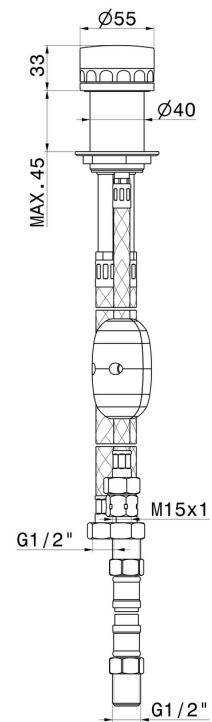

IONIKA SUPREME

72986.59.098

Diverter for deck-mounted set - finish PVD Brushed Pale Gold

PVD Brushed Pale Gold

FEATURES

Material	Brass/Marble
Installation	Deck-mounted
Hole type	Single hole
Water mixing	Mechanical

TECHNICAL DRAWING

IONIKA SUPREME

72986.59.098

Diverter for deck-mounted set - finish PVD Brushed Pale Gold

AVAILABLE FINISHES

59.098

PVD Brushed Pale Gold

01.014