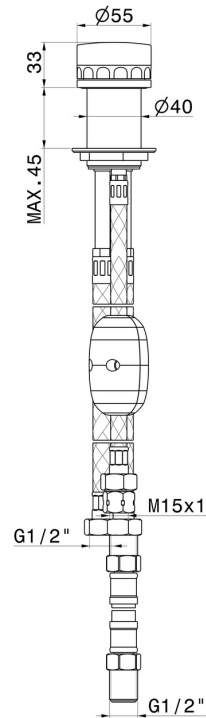

# IONIKA ALLURE

**73086.01.014**

Diverter for deck-mounted set - finish Matt White

## FEATURES

Material	<b>Brass/Marble</b>
Installation	<b>Deck-mounted</b>
Hole type	<b>Single hole</b>
Control type	<b>Single lever</b>
Diverter type	<b>Mechanic diverter</b>
Water mixing	<b>Mechanical</b>

## TECHNICAL DRAWING

**IONIKA ALLURE**

**73086.01.014**

Diverter for deck-mounted set - finish Matt White

**AVAILABLE FINISHES**

---

**01.014**

Matt White

**01.093**

finish Matt Black

**21.018**

finish Chrome

**59.064**

finish PVD Brushed Gun Metal

**59.066**

finish PVD Brushed steel