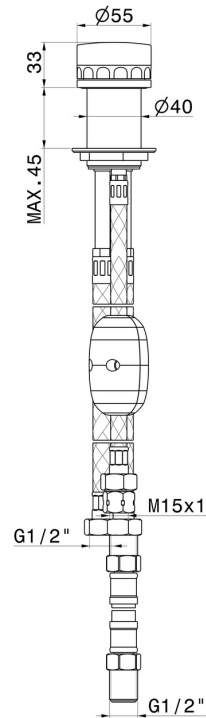

IONIKA ALLURE

73086.01.093

Diverter for deck-mounted set - finish Matt Black

FEATURES

Material	Brass/Marble
Installation	Deck-mounted
Hole type	Single hole
Control type	Single lever
Diverter type	Mechanic diverter
Water mixing	Mechanical

TECHNICAL DRAWING

IONIKA ALLURE

73086.01.093

Diverter for deck-mounted set - finish Matt Black

AVAILABLE FINISHES

01.093

Matt Black

01.014

finish Matt White

21.018

finish Chrome

59.064

finish PVD Brushed Gun Metal

59.066

finish PVD Brushed steel

59.067