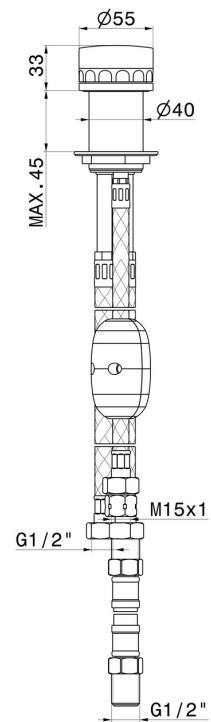

# IONIKA ALLURE

**73086.59.064**

Diverter for deck-mounted set - finish PVD Brushed Gun Metal

PVD Brushed Gun Metal

## FEATURES

Material	<b>Brass/Marble</b>
Installation	<b>Deck-mounted</b>
Hole type	<b>Single hole</b>
Control type	<b>Single lever</b>
Diverter type	<b>Mechanic diverter</b>
Water mixing	<b>Mechanical</b>

## TECHNICAL DRAWING

**IONIKA ALLURE**

**73086.59.064**

Diverter for deck-mounted set - finish PVD Brushed Gun Metal

**AVAILABLE FINISHES**

---

**59.064**

PVD Brushed Gun Metal

**01.014**

finish Matt White

**01.093**

finish Matt Black

**21.018**

finish Chrome

**59.066**

finish PVD Brushed steel