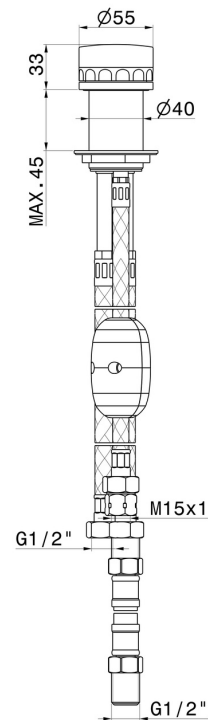

# IONIKA ALLURE

**73086.59.066**

Diverter for deck-mounted set - finish PVD Brushed steel

PVD Brushed steel

## FEATURES

Material	<b>Brass/Marble</b>
Installation	<b>Deck-mounted</b>
Hole type	<b>Single hole</b>
Control type	<b>Single lever</b>
Diverter type	<b>Mechanic diverter</b>
Water mixing	<b>Mechanical</b>

## TECHNICAL DRAWING

**IONIKA ALLURE**

**73086.59.066**

Diverter for deck-mounted set - finish PVD Brushed steel

**AVAILABLE FINISHES**

---

**59.066**

PVD Brushed steel