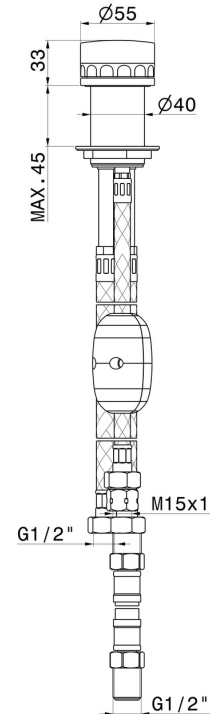

IONIKA ALLURE

73086.59.067

Diverter for deck-mounted set - finish PVD Brushed Copper Bronze

PVD Brushed Copper Bronze

FEATURES

Material	Brass/Marble
Installation	Deck-mounted
Hole type	Single hole
Control type	Single lever
Diverter type	Mechanic diverter
Water mixing	Mechanical

TECHNICAL DRAWING

IONIKA ALLURE

73086.59.067

Diverter for deck-mounted set - finish PVD Brushed Copper Bronze

AVAILABLE FINISHES

59.067

PVD Brushed Copper Bronze

01.014