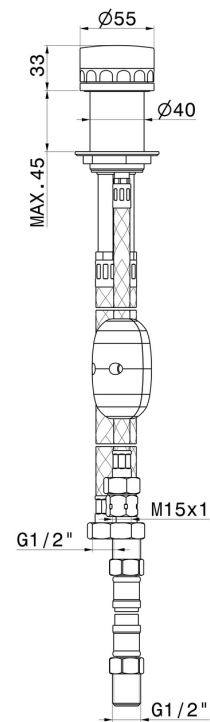

# IONIKA ALLURE

**73086.59.098**

Diverter for deck-mounted set - finish PVD Brushed Pale Gold

PVD Brushed Pale Gold

## FEATURES

Material	<b>Brass/Marble</b>
Installation	<b>Deck-mounted</b>
Hole type	<b>Single hole</b>
Control type	<b>Single lever</b>
Diverter type	<b>Mechanic diverter</b>
Water mixing	<b>Mechanical</b>

## TECHNICAL DRAWING

**IONIKA ALLURE**

**73086.59.098**

Diverter for deck-mounted set - finish PVD Brushed Pale Gold

**AVAILABLE FINISHES**

---

**59.098**

PVD Brushed Pale Gold

**59.066**

finish PVD Brushed steel

**59.067**

finish PVD Brushed Copper Bronze

**61.020**

finish PVD Glossy Gold