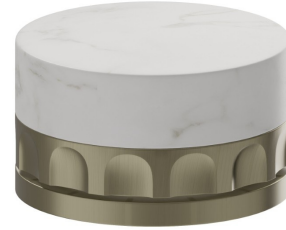

# IONIKA ALLURE

**73086.59.098**

Diverter for deck-mounted set - finish PVD Brushed Pale Gold

PVD Brushed Pale Gold

## FEATURES

Material	<b>Brass/Marble</b>
Installation	<b>Deck-mounted</b>
Hole type	<b>Single hole</b>
Control type	<b>Single lever</b>
Diverter type	<b>Mechanic diverter</b>
Water mixing	<b>Mechanical</b>

## TECHNICAL DRAWING

**IONIKA ALLURE**

**73086.59.098**

Diverter for deck-mounted set - finish PVD Brushed Pale Gold

**AVAILABLE FINISHES**

---

**59.098**

PVD Brushed Pale Gold

**01.014**

finish Matt White

**01.093**

finish Matt Black

**21.018**

finish Chrome

**59.064**

finish PVD Brushed Gun Metal