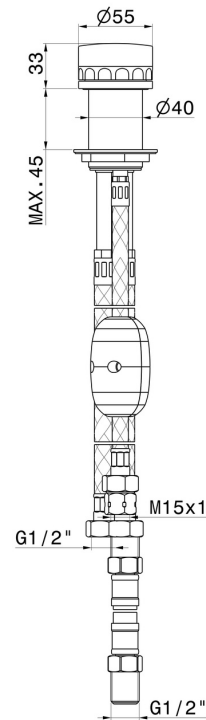

IONIKA ALLURE

73086.61.020

Diverter for deck-mounted set - finish PVD Glossy Gold

PVD Glossy Gold

FEATURES

Material	Brass/Marble
Installation	Deck-mounted
Hole type	Single hole
Control type	Single lever
Diverter type	Mechanic diverter
Water mixing	Mechanical

TECHNICAL DRAWING

AR Preview
try it in your home

More Details
on our [website](#)