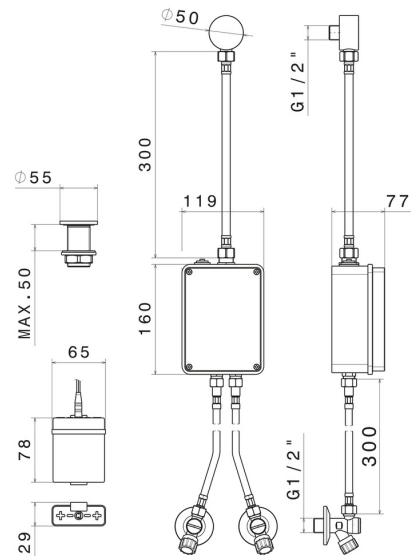

SENSITIVE

66701.01.014

Electronic remote control for above counter, matching freestanding, wall or ceiling mounted device - finish Matt White

With stop valves to regulate flow and temperature. Infrared controller with manually 'ON-OFF' opening, equipped with security stop at 30 seconds

FEATURES

Material	Brass
Installation	Freestanding
Control type	Electronic remote control

TECHNICAL DRAWING

SENSITIVE

66701.01.014

Electronic remote control for above counter, matching freestanding, wall or ceiling mounted device - finish Matt White