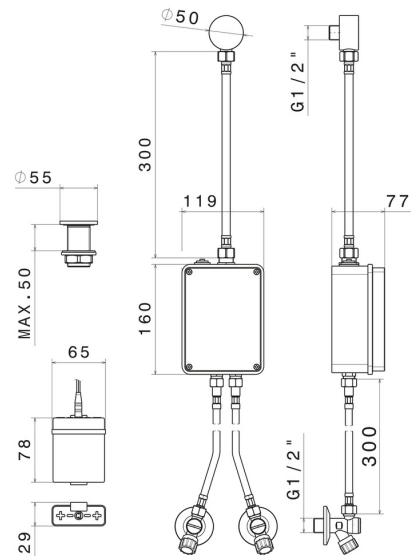

SENSITIVE

66701.01.093

Electronic remote control for above counter, matching freestanding, wall or ceiling mounted device - finish Matt Black

With stop valves to regulate flow and temperature. Infrared controller with manually 'ON-OFF' opening, equipped with security stop at 30 seconds

FEATURES

Material	Brass
Installation	Freestanding
Control type	Electronic remote control

TECHNICAL DRAWING

SENSITIVE

66701.01.093

Electronic remote control for above counter, matching freestanding, wall or ceiling mounted device - finish Matt Black