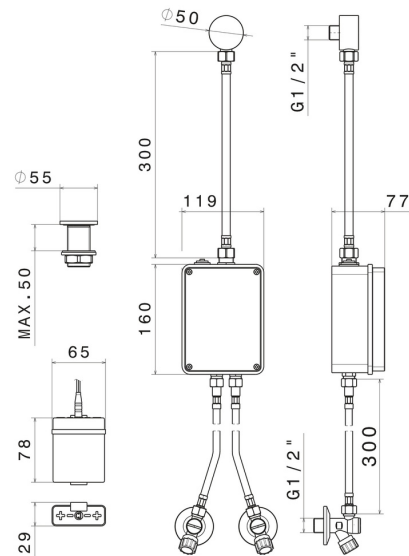

SENSITIVE

66701.21.018

Electronic remote control for above counter, matching freestanding, wall or ceiling mounted device - finish Chrome

With stop valves to regulate flow and temperature. Infrared controller with manually 'ON-OFF' opening, equipped with security stop at 30 seconds

Chrome

FEATURES

Material	Brass
Installation	Freestanding
Control type	Electronic remote control

TECHNICAL DRAWING

SENSITIVE

66701.21.018

Electronic remote control for above counter, matching freestanding, wall or ceiling mounted device - finish Chrome