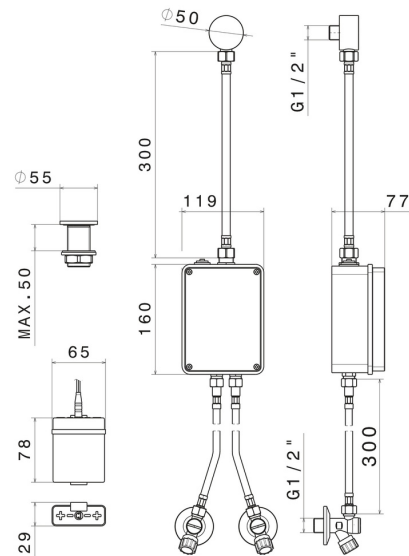

SENSITIVE

66701.47.083

Electronic remote control for above counter, matching freestanding, wall or ceiling mounted device - finish Groove Bronze

With stop valves to regulate flow and temperature. Infrared controller with manually 'ON-OFF' opening, equipped with security stop at 30 seconds

Groove Bronze

FEATURES

Material	Brass
Installation	Freestanding
Control type	Electronic remote control

TECHNICAL DRAWING

SENSITIVE

66701.47.083

Electronic remote control for above counter, matching freestanding, wall or ceiling mounted device - finish Groove Bronze