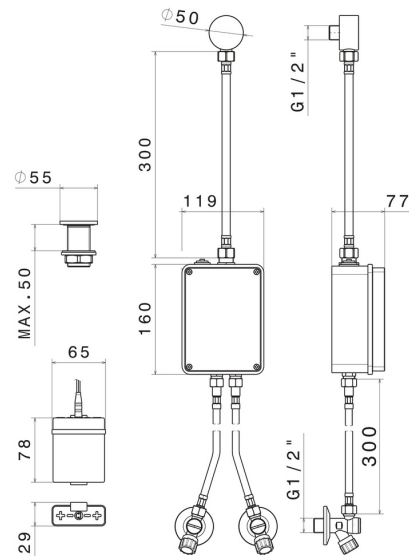

FEATURES

Material	Brass
Installation	Freestanding
Control type	Electronic remote control

TECHNICAL DRAWING

SENSITIVE

66701.58.061

Electronic remote control for above counter, matching freestanding, wall or ceiling mounted device - finish PVD Copper Bronze