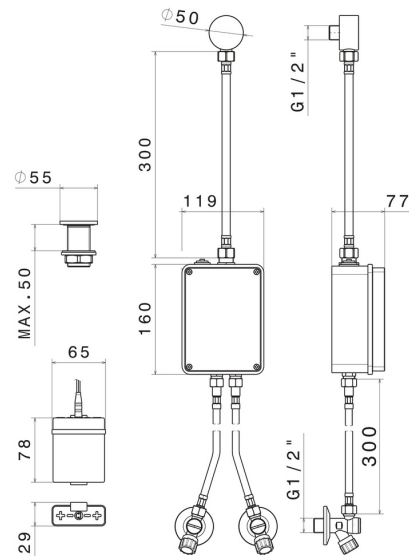

SENSITIVE

66701.58.063

Electronic remote control for above counter, matching freestanding, wall or ceiling mounted device - finish PVD Gun Metal

With stop valves to regulate flow and temperature. Infrared controller with manually 'ON-OFF' opening, equipped with security stop at 30 seconds

FEATURES

Material	Brass
Installation	Freestanding
Control type	Electronic remote control

TECHNICAL DRAWING

SENSITIVE

66701.58.063

Electronic remote control for above counter, matching freestanding, wall or ceiling mounted device - finish PVD Gun Metal