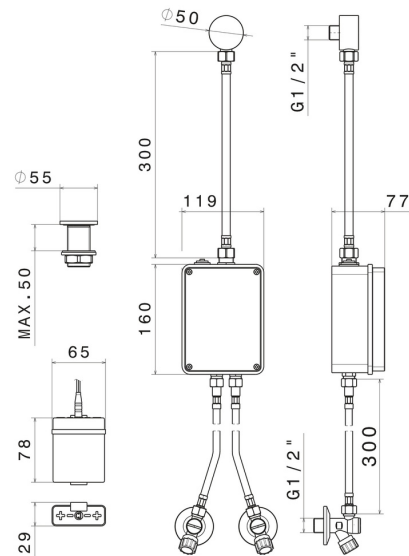

SENSITIVE

66701.59.064

Electronic remote control for above counter, matching freestanding, wall or ceiling mounted device - finish PVD Brushed Gun Metal

With stop valves to regulate flow and temperature. Infrared controller with manually 'ON-OFF' opening, equipped with security stop at 30 seconds

PVD Brushed Gun Metal

FEATURES

Material	Brass
Installation	Freestanding
Control type	Electronic remote control

TECHNICAL DRAWING

SENSITIVE

66701.59.064

Electronic remote control for above counter, matching freestanding, wall or ceiling mounted device - finish PVD Brushed Gun Metal