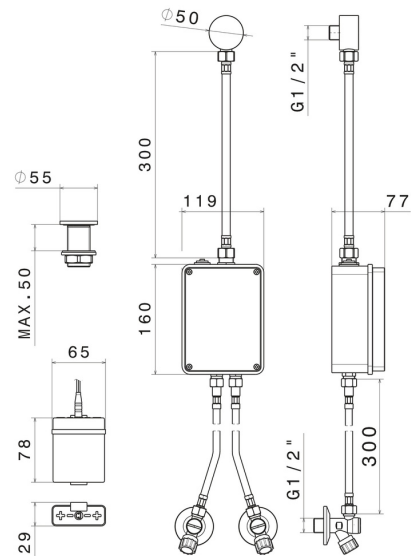

SENSITIVE

66701.59.066

Electronic remote control for above counter, matching freestanding, wall or ceiling mounted device - finish PVD Brushed steel

With stop valves to regulate flow and temperature. Infrared controller with manually 'ON-OFF' opening, equipped with security stop at 30 seconds

FEATURES

Material	Brass
Installation	Freestanding
Control type	Electronic remote control

TECHNICAL DRAWING

SENSITIVE

66701.59.066

Electronic remote control for above counter, matching freestanding, wall or ceiling mounted device - finish PVD Brushed steel