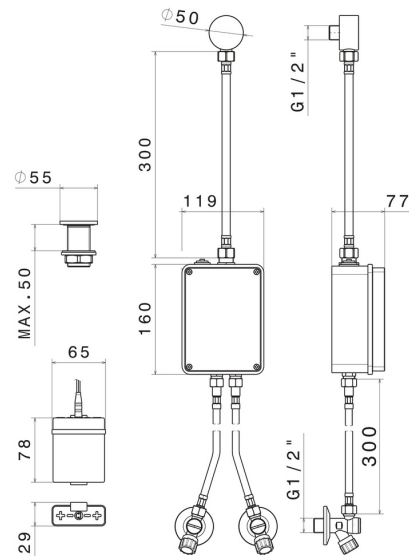

FEATURES

| | |
|--------------|----------------------------------|
| Material | Brass |
| Installation | Freestanding |
| Control type | Electronic remote control |

TECHNICAL DRAWING

SENSITIVE

66701.59.067